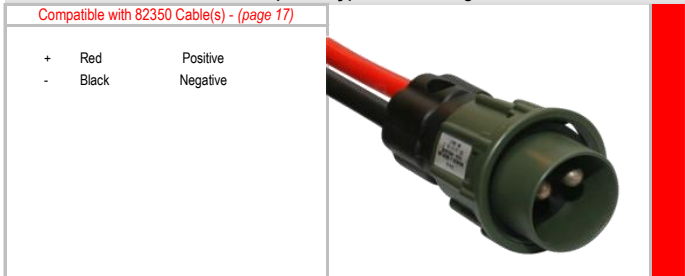

-	Black	Return
---	-------	--------

35MMBLK

CT6880

Single-Pin MOULDED RED Plug and Single-Pin SOCKET

Compatible with 81250 & 81350 Cable(s) - (page 17)

+	Red	Supply
---	-----	--------

35MMRED

CT6877

2-Pin (Fork-Lift) FITTED Plug

Compatible with 3104 Cable(s) - (page 17)

+	Red	Positive
-	Black	Negative

W-6329G6

2-Pin (Military) FITTED Plug

Compatible with 82350 Cable(s) - (page 17)

+	Red	Positive
-	Black	Negative